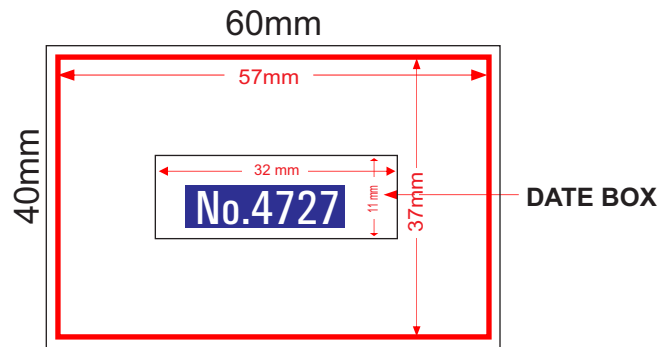

DATER STAMP

DATER STAMP SIZE
60 mm X 40 mm

STAMP PRINT SIZE
57 mm X 37 mm